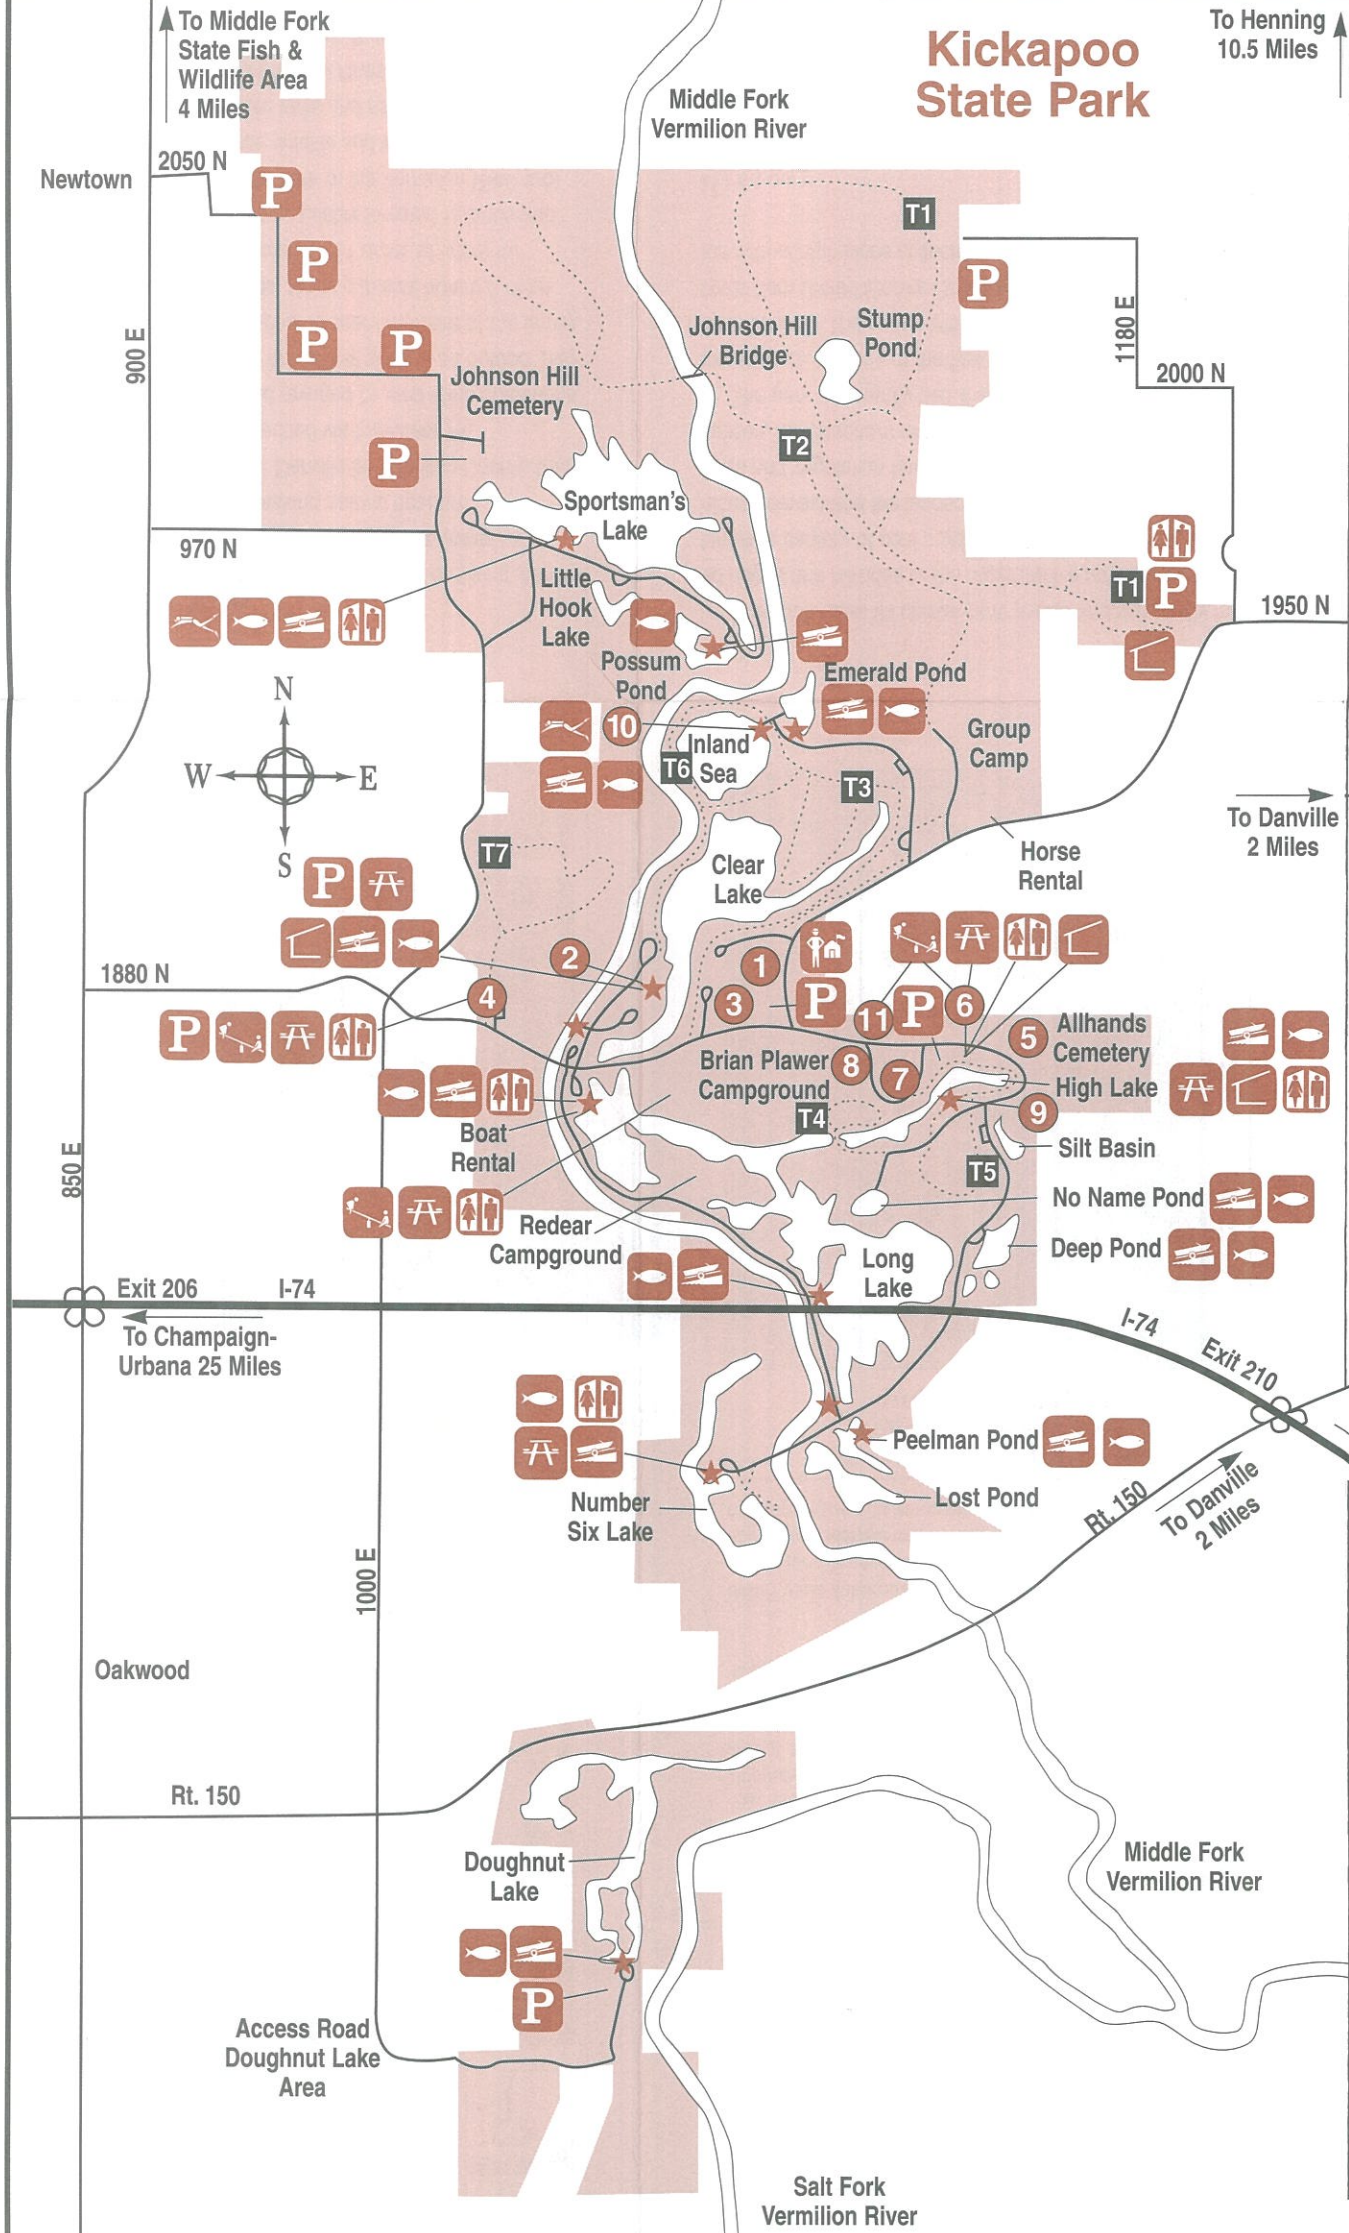

Kickapoo State Park

Legend

Park Boundary (in shaded area)

TRAILS

- T1** Mountain Bike Trail (6.5 miles)
- T2** Out and Back Trail (7.6 miles)
- T3** Clear Lake Trail (3.0 miles)
- T4** Nature Trail (0.75 mile)
- T5** High Lake Trail (1.5 miles)
(0.2 mile ADA accessible trail)
- T6** Riverview Trail (2.0 miles)
- T7** Brian Plawer Nature Trail (0.9 mile)

DAY-USE AREAS

- 1** The Meadow
- 2** Clear Lake
- 3** Ironwood
- 4** Cypress
- 5** Allhands
- 6** Pavilion
- 7** Whitetail
- 8** Walnut
- 9** High Lake
- 10** Inland Sea Lake
- 11** Maple

- Park Office
- Major Parking
- Minor Parking
- Access to Lakes, Ponds & River
- Fishing
- Boat & Canoe Launch
- Picnic Area
- Restrooms
- Shelter
- Playground
- Scuba Diving